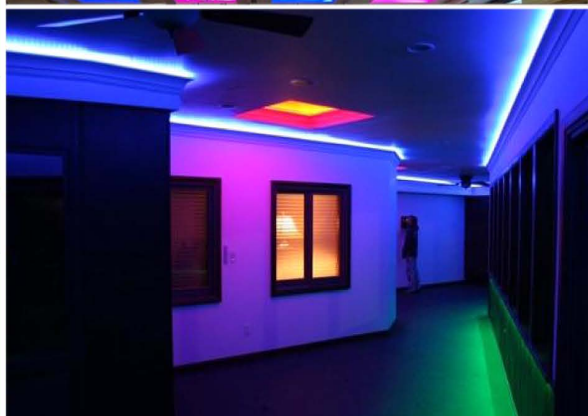

HIGHEST QUALITY PROFESSIONAL 240V STRIP LIGHTING

- UP TO 50m LENGTH
- VERY EASY INSTALLTION - PLUG & PLAY
- AVAILABLE IN WHITE (WARM, NATURAL, BRIGHT) & BLUE
- AVAILABLE IN RGB FULL COLOUR
- NO TRANSFORMER REQUIRED, NO JOINS, NO WIRES. JUST 1 PLUG
- SINGLE COLOUR - TRIAC DIMMABLE (WITH GH LOAD CORRECTION DEVICE)
- RGB - ALEXA AND GOOGLE COMPATIBLE (WITH GATEWAY)

240V NO TRANSFORMER REQUIRED AC ADAPTOR & PLUG NEEDED	WATTS/m	LUMENS/m	CCT
AC ADAPTER IS REQUIRED FOR SINGLE COLOUR AND CONTROLLER REQUIRED FOR RGB			
240V PRO Single Colour 144 LEDs/m	12W/m	750 Lms/m	3000k
			4000k
			5000k
			Blue
240V PRO BRIGHT 	12W/m	1600 Lms/m	4000k
			6000k
240V RGB Colour changeable. Can work with Amazon Alexa & Google	14W/m	1320 Lms/m	RGB

LONGEST LENGTH CONTINUOUS LIGHTING

Widest range of WiFi & Bluetooth controllers and receivers. Works with Google or Alexa with an optional gateway.